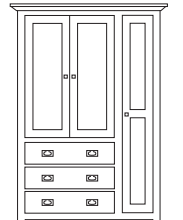

OPTIONS

- Finish Options
- Plastic drawer liners
- Please see our website for additional casegood pull choices

HADLEIGH (casegoods)

pull

HDLG/01, Nightstand
W=24 1/4", D=20 1/4", H=22"

HDLA/01, Bedside
W=24 1/4", D=20 1/4", H=30 1/2"

HDLA/03, Bedside
(with or without casters)
W=24 1/4", D=20 1/4", H=30 1/4"

HDLU/21, Headwall
W=95 1/4", D=14", H=27 1/2"

HDLP/3H, Headboard
W=38", D=2 1/4", H=18"

HDLP/3F, Footboard
W=38", D=2 1/4", H=15"

HDLW/25, Wardrobe
W=32", D=26", H=77"

HDLW/38, Double Wardrobe
W=44", D=26", H=77"

HDLB/3, Three Drawer Chest
W=36 1/4", D=20 1/4", H=30 1/4"

HDLB/4, Four Drawer Chest
W=36 1/4", D=20 1/4", H=38 1/4"

HDLB/5, Five Drawer Chest
W=36 1/4", D=20 1/4", H=38 1/4"